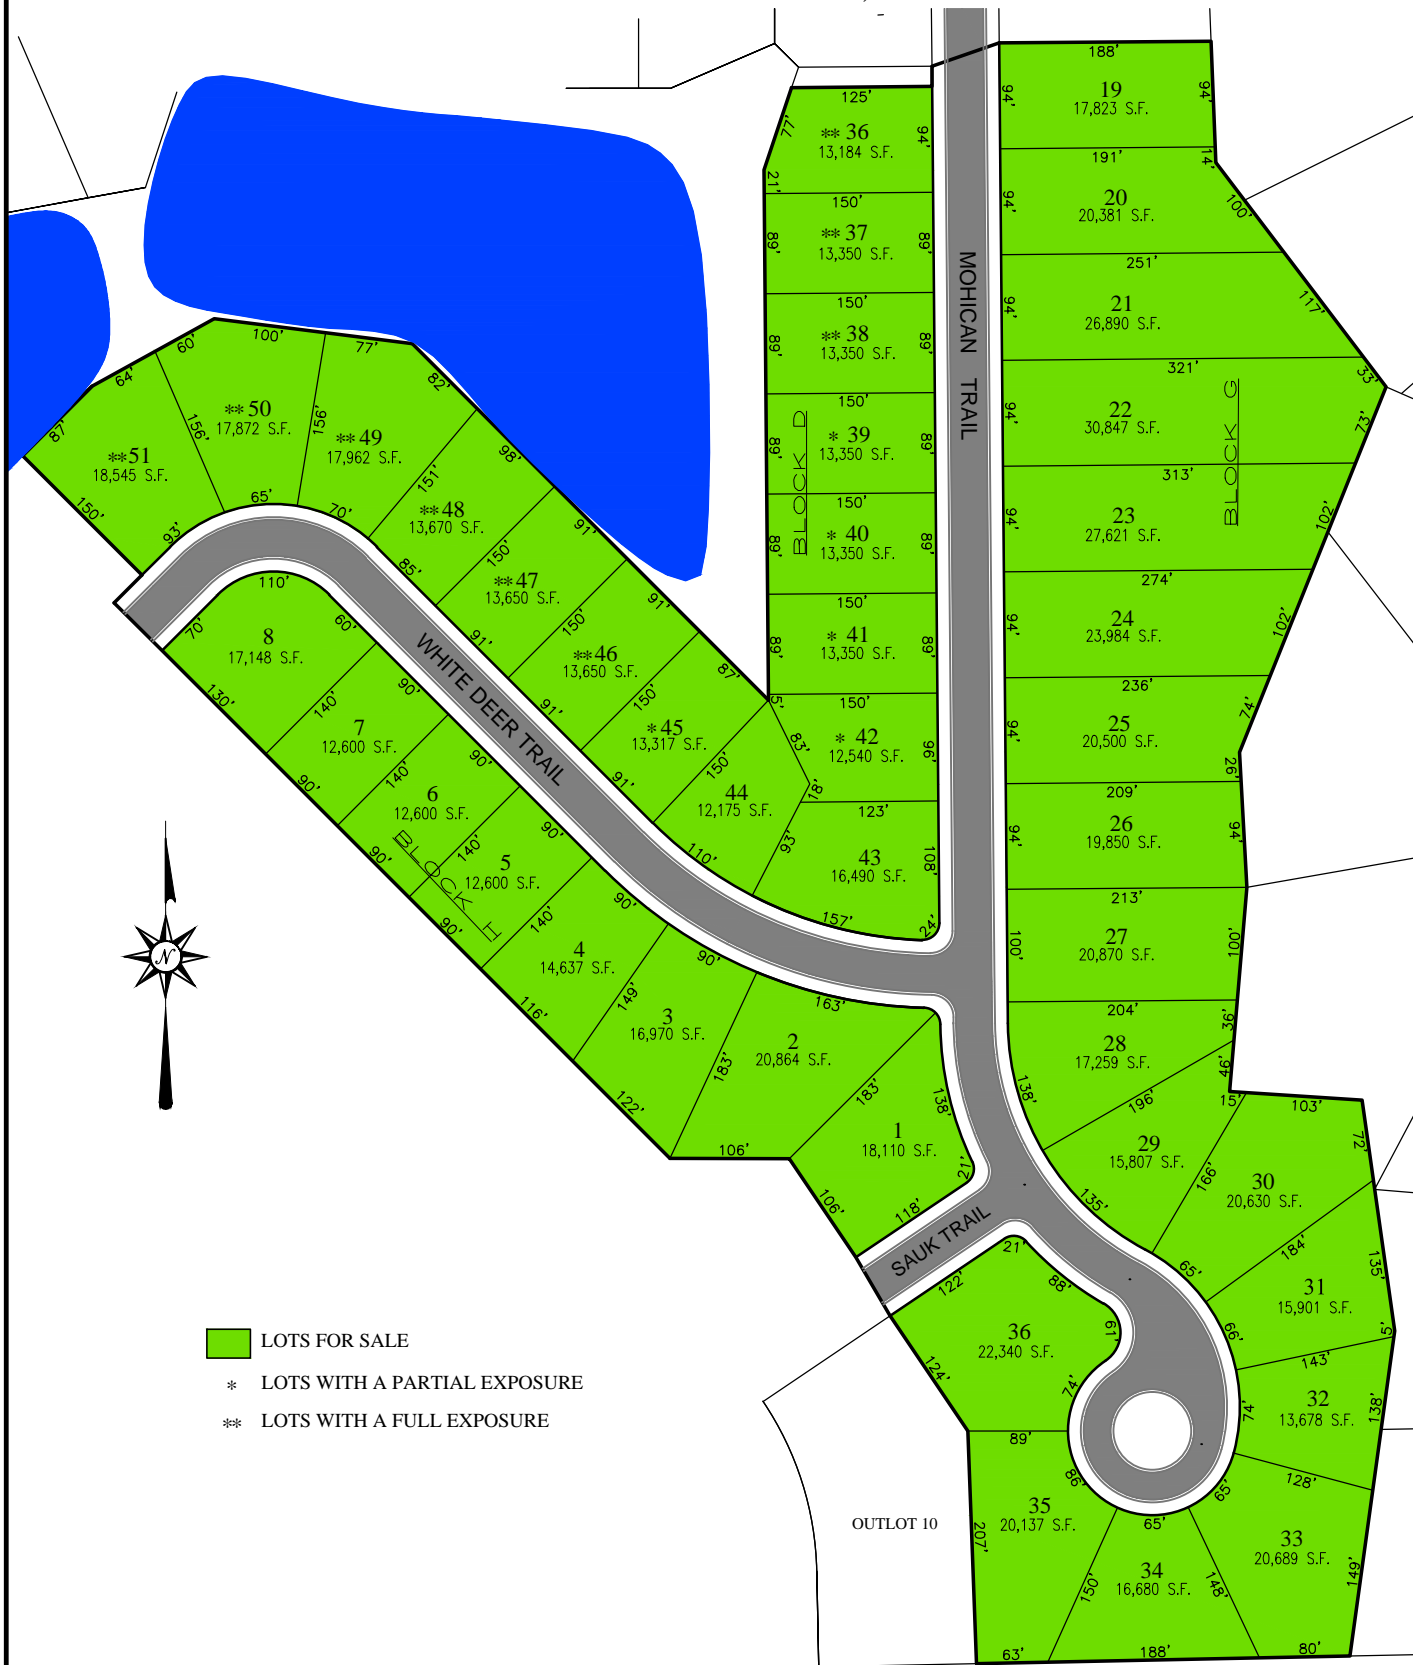

FOX LAKE VILLAGE ADDITION NO. 2

RESIDENTIAL SUBDIVISION
CITY OF WAUKESHA, WI

- LOTS FOR SALE
- * LOTS WITH A PARTIAL EXPOSURE
- ** LOTS WITH A FULL EXPOSURE